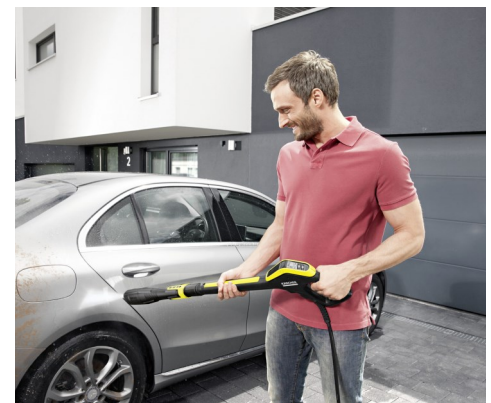

#### Standard accessories

Inlet water filter  
Full Control trigger gun  
8 m high pressure hose  
Dirt blaster  
Vario-power spray lance

#### Features

“Hose guide”  
“Quick Connect”  
“Plug ‘n’ clean system”  
“Energy efficient, superior performance, water-cooled motor”

Grimy terraces, mouldy decking, mud-encrusted cars and bikes - even the grubbier boats. Whatever you're faced with, wherever the dirt is, Kärcher pressure washers are easy to set up and use, but hard on dirt - and surprisingly energy efficient.