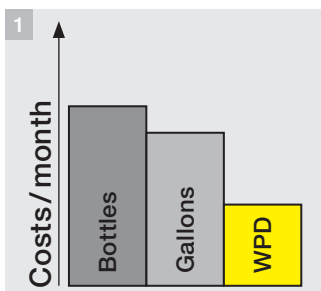

1 Economical drinking pleasure

- Basic features: chilled and ambient water.
- No handling and transport costs compared with gallon and bottled water.
- More space available for things more important than gallon bottles.
- Cost-effective.

4 Self-service possible

- Easy access to all components allows self-service.
- Self-service saves unnecessary service work, which also saves money.

WPD 50

Technical data

Supply voltage	V / Hz	230 / 50
Water dispenser, chilled	l/h	25
Water dispenser, ambient	l/h	100
Table top dimensions	mm	H 400 × W 300 × D 450
Stand-alone dimensions	mm	H 1,200 × W 300 × D 450